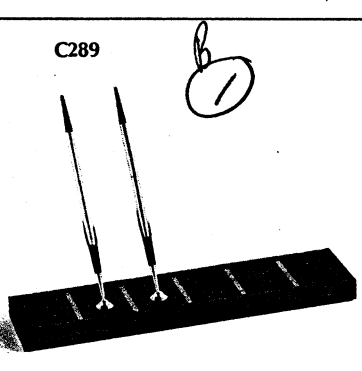

396

397

J237

M257

G237

C289

W289

3DH Walnut and slate, 3 x 12". High-intensity lamp with telescoping swivel arm. \$5 pen and ball pen \$75.00